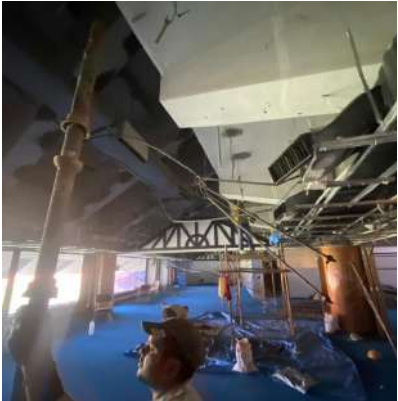

MS STRUCTURE