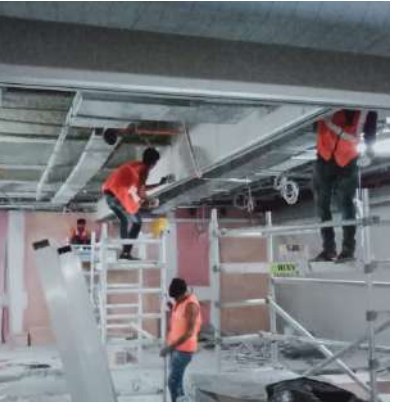

MS STRUCTURE